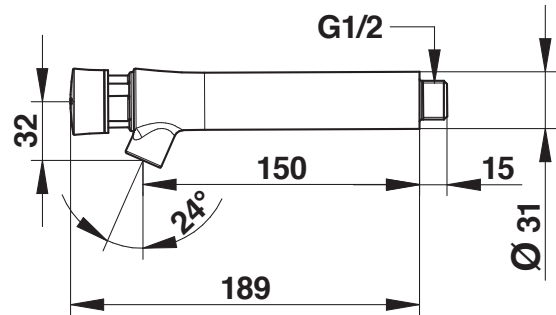

TECHNICAL DATA SHEET

PRESTO®

Range: Washbasin single self-closing tap

Ref: 66035 - PRESTO NEO Stainless Steel wall-mounted tap - 7 sec. (PRESTOGREEN)

> Working pressure:

- 1 to 5 bar

> Flow:

- 3 l/min at 3 bars - 4-position setting
- Anti water-hammer system

> Flow time:

- 7 seconds

> Hydraulic supply:

- G 1/2" x 15 - cold water

> Dimensions :

- 150mm projection

> Thermal resistance:

- This tap can withstand a thermal shock of 75°C for 30 minutes as part of a thermal shock programme

> Safety:

- Interchangeable head and non-turnable push button to avoid premature wear
- Non-removable blue circled marker

> Delivered with:

- 1 Installation manual

> Standards / Approvals:

- Stainless steel body (304 L)
- Neutral Salt Spray (NSS) resistant: 200 h according to NF ISO 9227